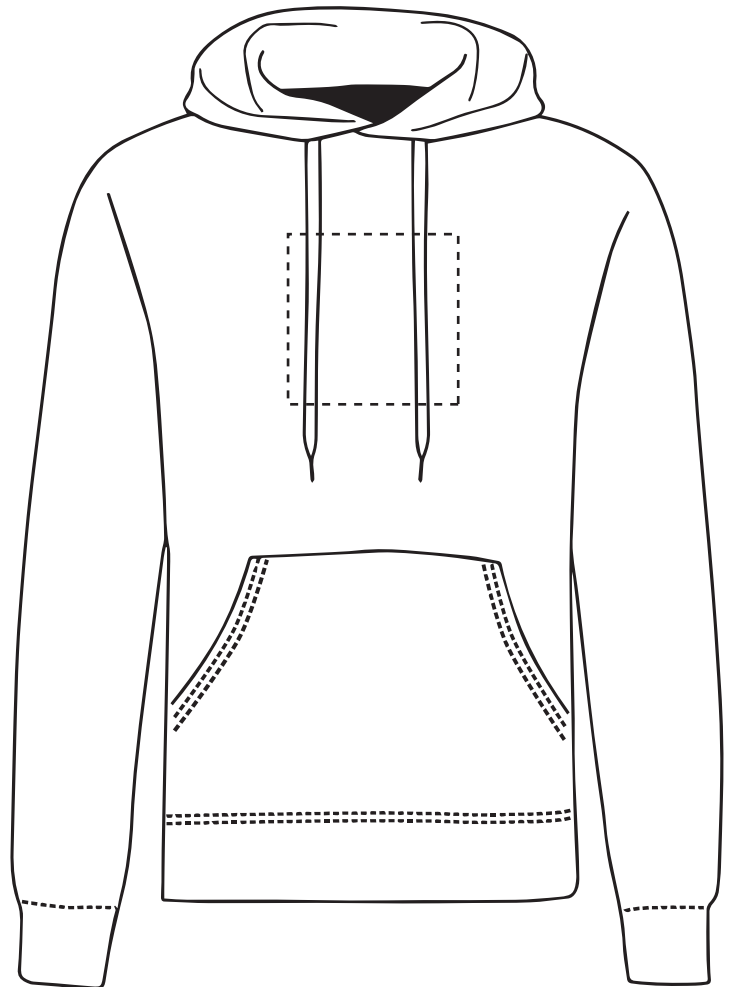

Your Ref:
Our Ref:

Quantity:
Version: 1

Product Code: HF0003
Product Colour: White

PRINTING CONCERNS: PRINT MAY DISCOLOUR

PRODUCT INFO: DUE TO THE NATURE OF THE PRODUCT THE PRINT POSITION MAY VARY BY 2 - 3 MM

The dashed line is to demonstrate print area and will not appear on your printed item

PANTONE REFERENCE(S)

Full colour printing

ARTWORK SCALE 15%