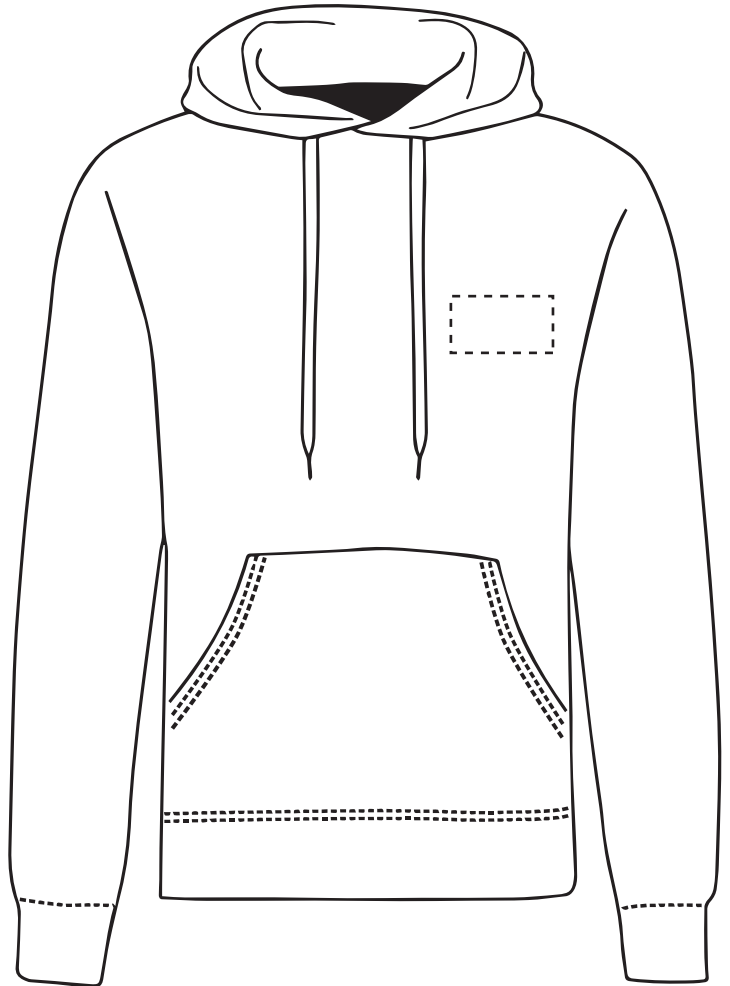

PANTONE REFERENCE(S)

The dashed line is to demonstrate print area and will not appear on your printed item

 Full colour printing

ARTWORK SCALE 15%

Product Image for visualisation
- colours may vary

To proceed, please approve visual via the online system.