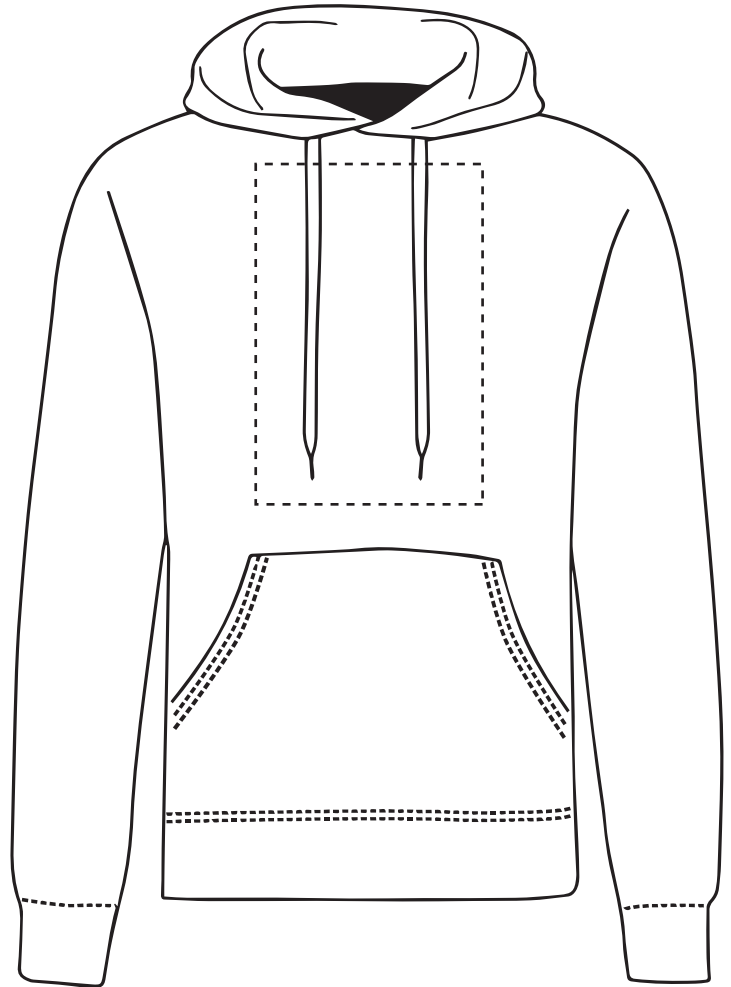

Your Ref:
Our Ref:

Quantity:
Version: 1

Product Code: HF0003
Product Colour: White

PRINTING CONCERNS: PRINT MAY DISCOLOUR

PRODUCT INFO: DUE TO THE NATURE OF THE PRODUCT THE PRINT POSITION MAY VARY BY 2 - 3 MM

PANTONE REFERENCE(S)

Full colour printing

The dashed line is to demonstrate print area and will not appear on your printed item

ARTWORK SCALE 15%