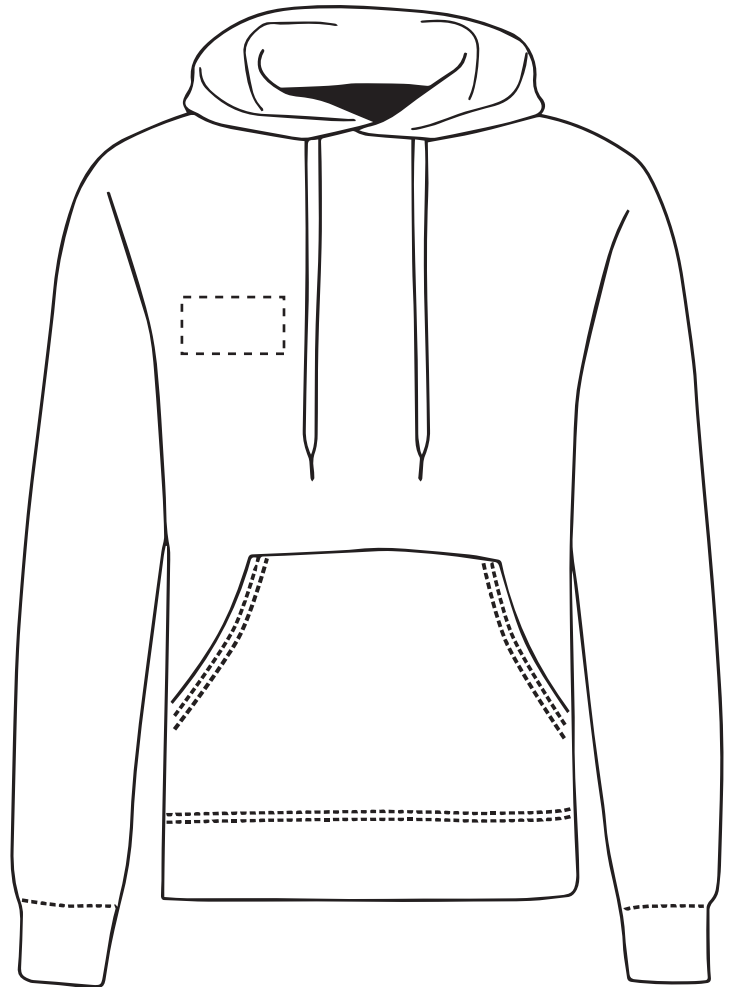

Your Ref:	Quantity:	Product Code: HF0003
Our Ref:	Version: 1	Product Colour: White

PRINTING CONCERNS: PRINT MAY DISCOLOUR

PRODUCT INFO: DUE TO THE NATURE OF THE PRODUCT THE PRINT POSITION MAY VARY BY 2 - 3 MM

The dashed line is to demonstrate print area and will not appear on your printed item

PANTONE REFERENCE(S)

Full colour printing

ARTWORK SCALE 15%