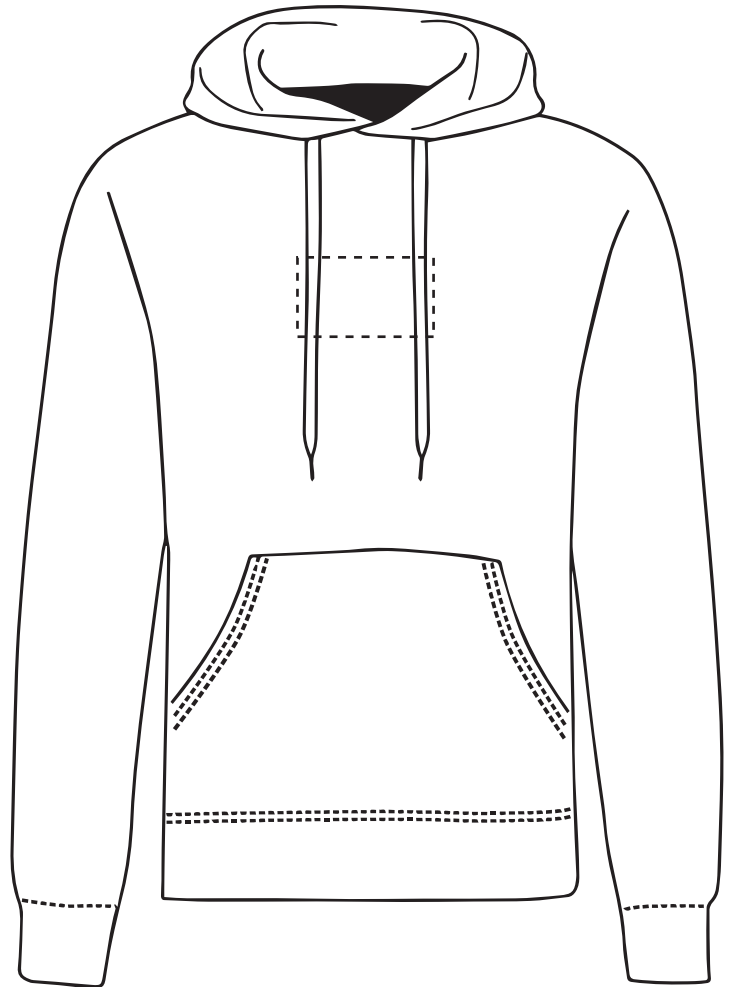

Your Ref:

Quantity:

Product Code: HF0003

Our Ref:

Version: 1

Product Colour: White

PRINTING CONCERNS: PRINT MAY DISCOLOUR

PRODUCT INFO: DUE TO THE NATURE OF THE PRODUCT THE PRINT POSITION MAY VARY BY 2 - 3 MM

PANTONE REFERENCE(S)

The dashed line is to demonstrate print area and will not appear on your printed item

Full colour printing

ARTWORK SCALE 15%