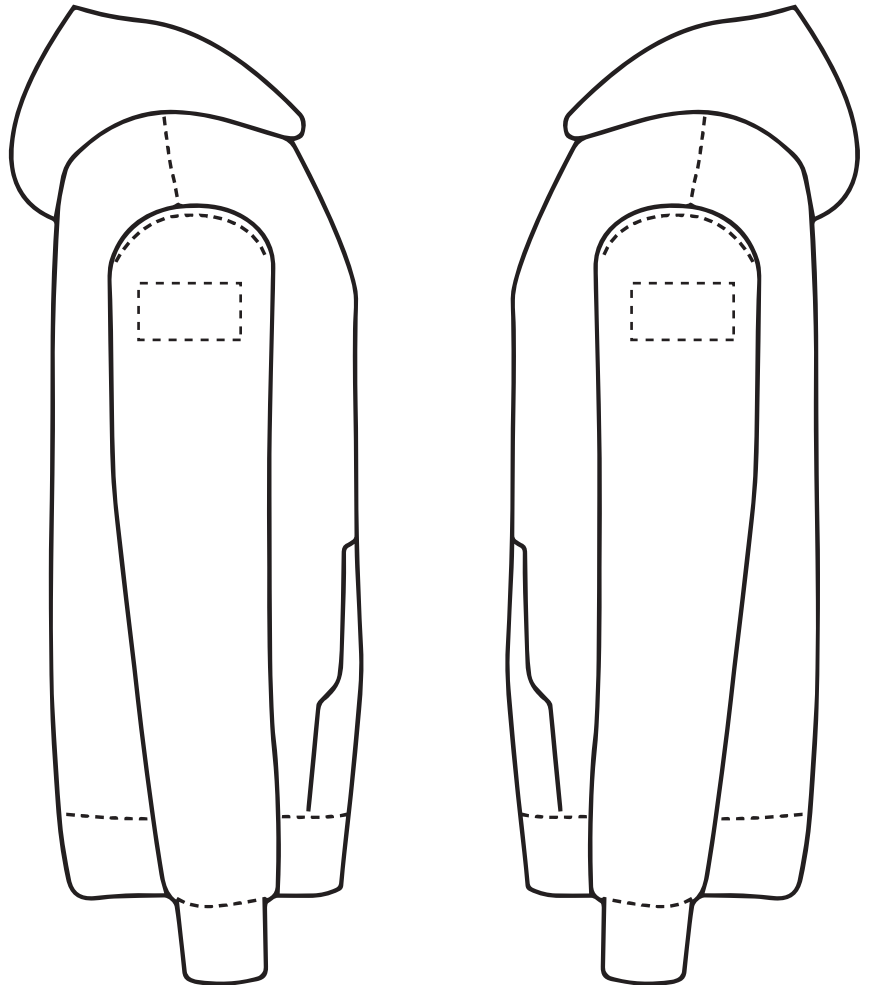

Left Sleeve

Your Ref:
Our Ref:

Quantity:
Version: 1

Product Code: HF0003
Product Colour: White

PRINTING CONCERNS: PRINT MAY DISCOLOUR

PRODUCT INFO: DUE TO THE NATURE OF THE PRODUCT THE PRINT POSITION MAY VARY BY 2 - 3 MM

PANTONE REFERENCE(S)

Full colour printing

The dashed line is to demonstrate print area and will not appear on your printed item

ARTWORK SCALE 15%

Right Sleeve